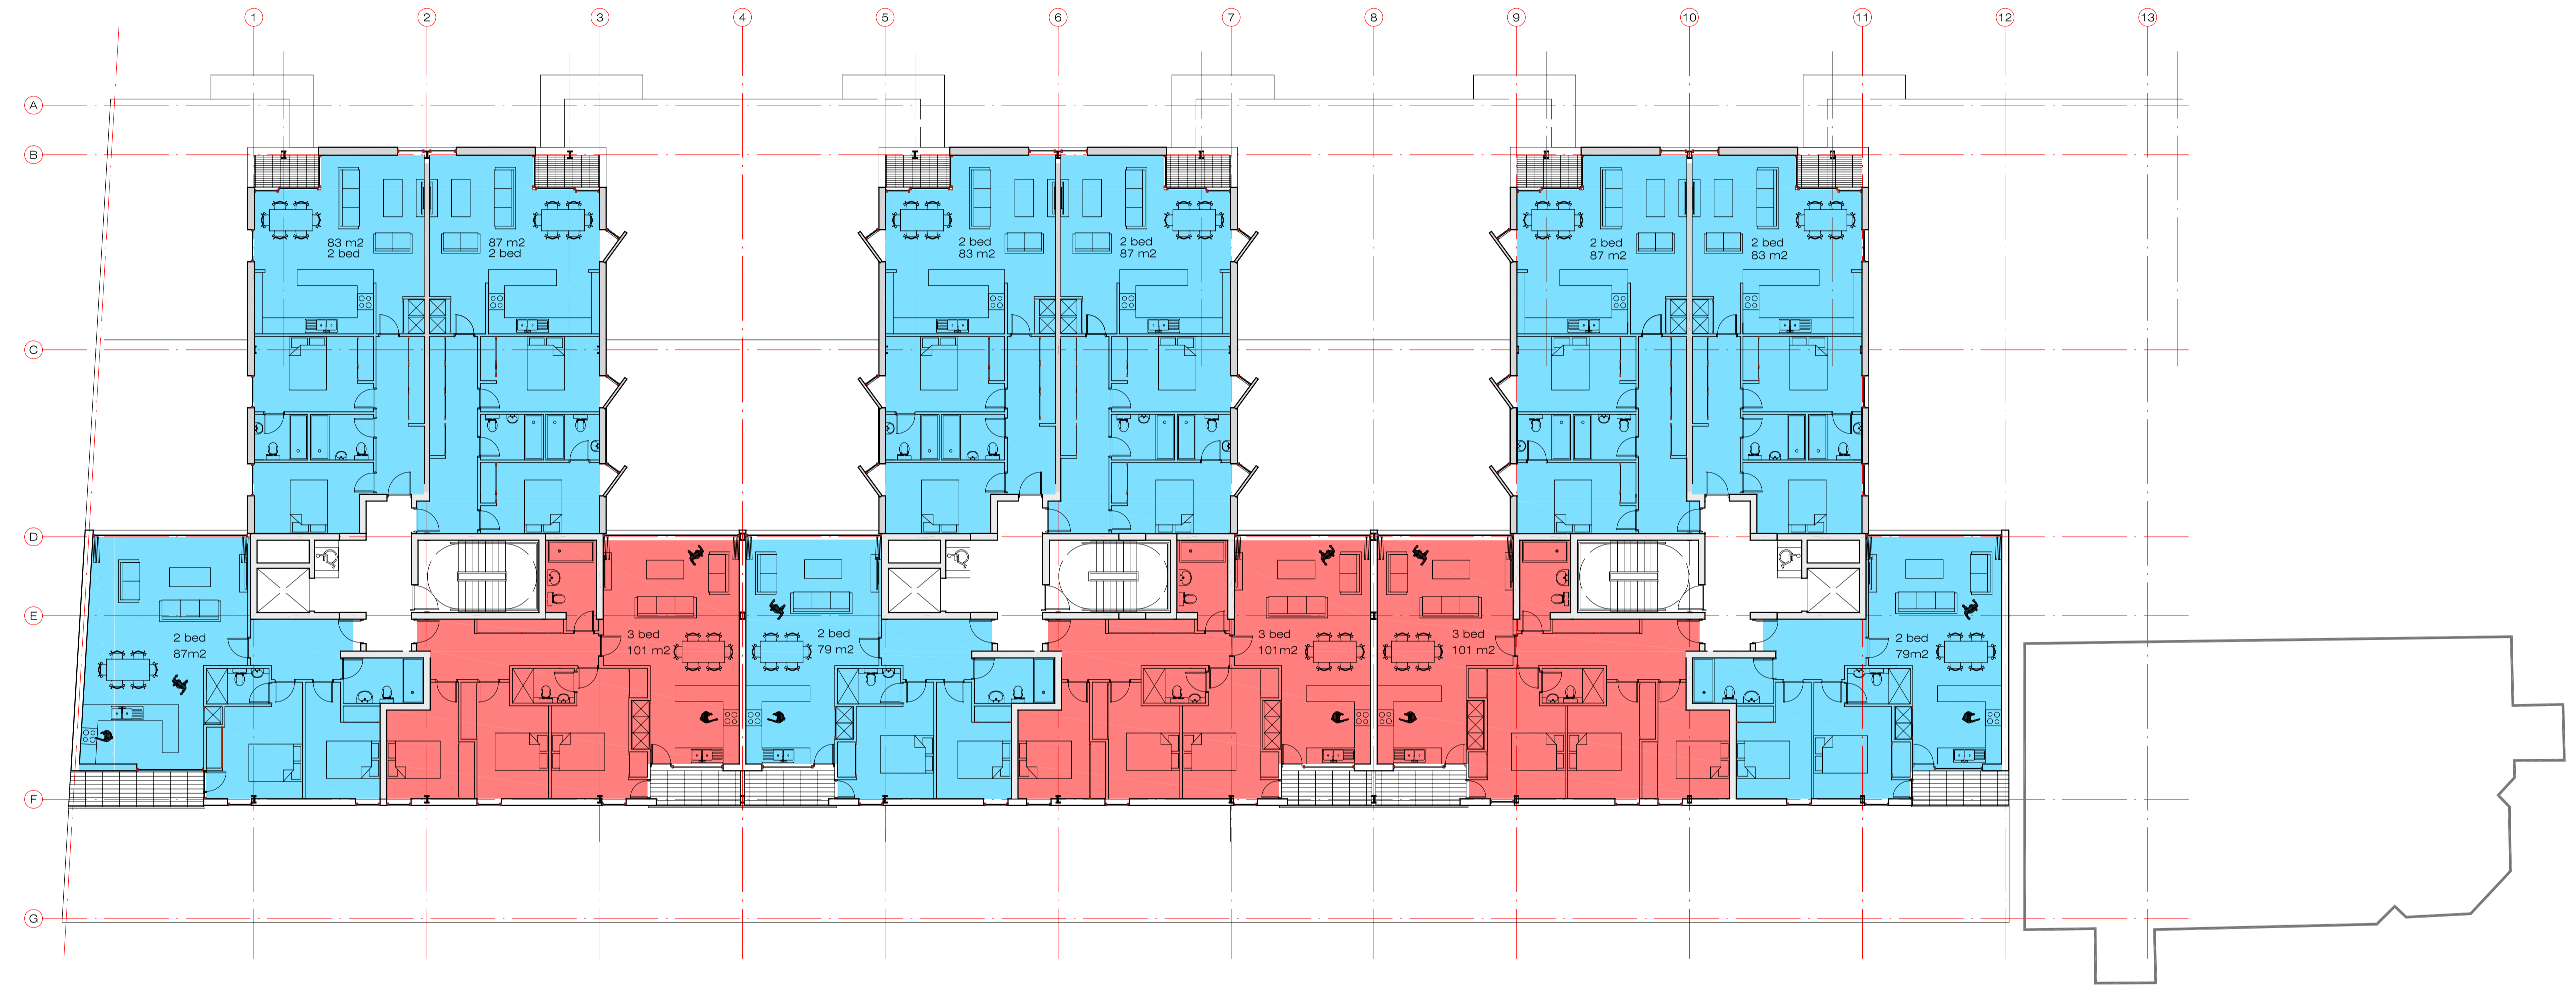

WHITEHAVEN
 WATERSIDE

- 3 BED FLAT
- 2 BED MAISONETTE
- 2 BED FLAT
- 1 BED FLAT

FOURTH FLOOR